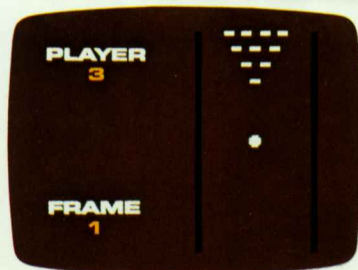

MATCHMAKER

ARMORED ENCOUNTER

LAS VEGAS BLACK JACK

SPEEDWAY

BOWLING

MAGNAVOX quality in every detail