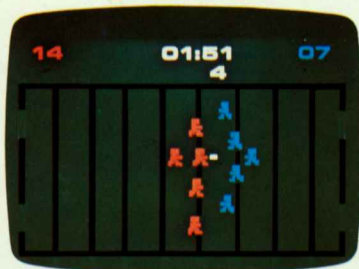

# ODYSSEY<sup>2</sup>

The Ultimate  
Computer Video Game  
System

Odyssey<sup>2</sup> is a source of fun, games and learning for the entire family. It easily attaches to any TV... and telecasts in rich vivid color on a color TV. An alpha-numeric keyboard commands this new kind of microprocessor video system that is infinitely more sophisticated than ordinary home TV games... even surpasses most arcade games! A variety of sports, learning and arcade games are now available (see other side); more are on the way. Baseball, with its life-like action players, is depicted above. Included with Odyssey<sup>2</sup> are two action-packed arcade games and one mental block-buster: Speedway, Spin-out and Crypto-Logic!

# Model 7600 Odyssey<sup>2</sup>

The ultimate computer video game system.

Its only limitation is your own imagination!

Odyssey<sup>2</sup> game cartridges offer multi-level play capability. Many cartridges present extremely sophisticated strategic challenges adults will never outgrow. And, these same cartridges also offer scaled down playing levels that younger children will enjoy. Many Odyssey<sup>2</sup> game cartridges are available now (some of which are illustrated); new ones will always be on the way! Many of the Odyssey<sup>2</sup> game cartridges contain two or more generic games playable at different strategic levels — not simply variations of a single theme. This makes a widely varied collection of Odyssey<sup>2</sup> games much more economical to acquire.

NOTE: NOT SHOWN . . . COSMIC CONFLICT, COMPUTERIZED GOLF AND COMPUTER INTRO; as well as CRYPTO-LOGIC.

FOOTBALL

MATH-A-MAGIC

BUZZWORD

BASKETBALL

LOGIX

SPIN-OUT

SUB CHASE